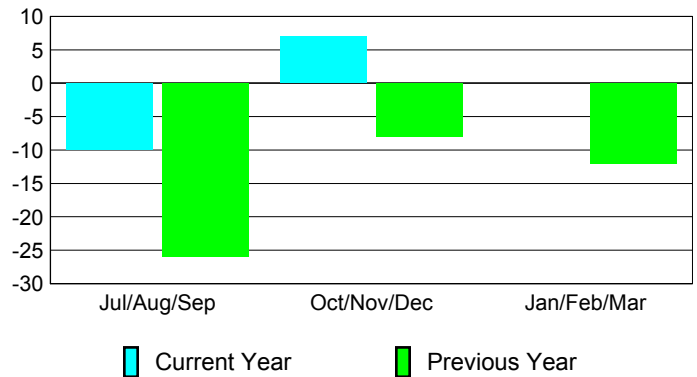

Club Results 2012-2013

Goal, New, Dropped, Gain/Loss

MEMBERSHIP

Membership Results
2012-2013

Membership
2011-2012

Month	Net Memb Goal	Actual New Memb	Actual Dropped Memb	Gain/Loss of Memb	Gain/Loss of Memb
Jul/Aug/Sep	0	30	-40	-10	-26
Oct/Nov/Dec	0	41	-34	7	-8
Jan/Feb/Mar	0				-12
Totals	0	71	-74	-3	-46

Membership Results 2012-2013

Goal, New, Dropped, Gain/Loss

Comparison of Club Gain/Loss

Current Year Compared to the Previous Year

Comparison of Membership Gain/Loss

Current Year Compared to the Previous Year

YTD Status Quo Clubs 2012-2013

Status Quo Clubs Compared to Status Quo Members

Gender Comparison 2012-2013

Jul/Aug/Sep

Oct/Nov/Dec

Jan/Feb/Mar

Male

Female