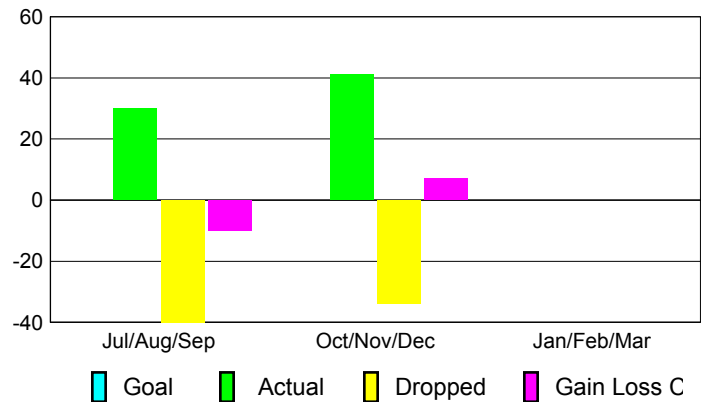

Club Results 2012-2013

Goal, New, Dropped, Gain/Loss

MEMBERSHIP

Membership Results
2012-2013

Membership
2011-2012

Month	Net Memb Goal	Actual New Memb	Actual Dropped Memb	Gain/Loss of Memb	Gain/Loss of Memb
Jul/Aug/Sep	0	30	-40	-10	-26
Oct/Nov/Dec	0	41	-34	7	-8
Jan/Feb/Mar	0				-12
Totals	0	71	-74	-3	-46

Membership Results 2012-2013

Goal, New, Dropped, Gain/Loss

Comparison of Club Gain/Loss

Current Year Compared to the Previous Year

Comparison of Membership Gain/Loss

Current Year Compared to the Previous Year